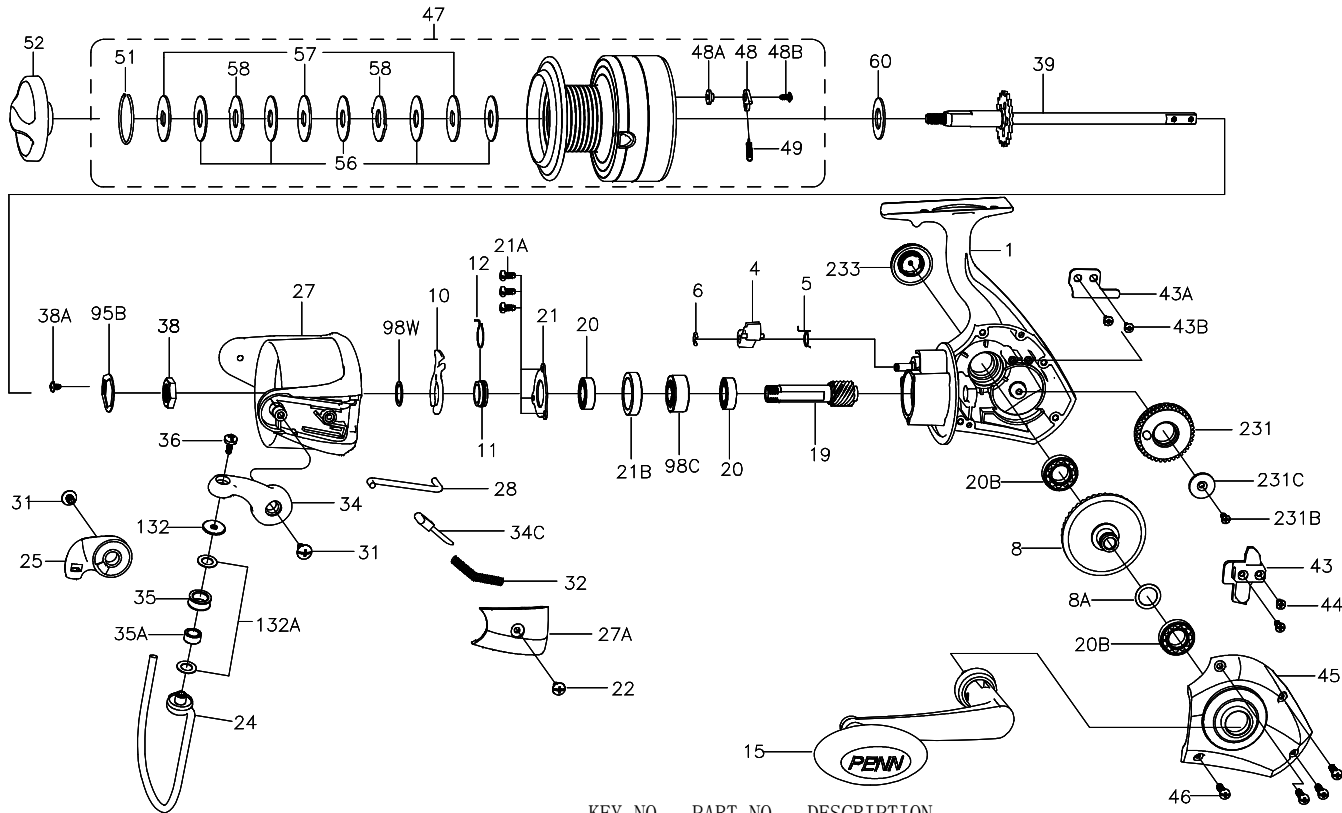

PARTS LIST FOR MODEL PURII7000/PURII8000

KEY NO.	PART NO.	DESCRIPTION
22	1204018	22-6000PUR Bail Pivot Cover Screw
24	1308170	24-PURII7000 Bail Wire
24	1308171	24-PURII8000 Bail Wire
25	1308159	25-PURII6000 Bail Holder
27	1308173	27-PURII7000 Rotor (w/weight & screw)
27	1308174	27-PURII8000 Rotor
27A	1204076	27A-7000PUR Bail Pivot Cover
28	1204077	28-7000PUR Trip Lever
28	1204078	28-8000PUR Trip Lever
31	1204039	31-6000PUR Bail Arm Screw (2 req)
32	1200520	32-6000SG Bail Spring
34	1214201	34-6000FRC Bail Arm
34C	1191656	34C-7000SG Pivot Arm
35	1191674	35-3000SG Line Roller
35A	1203992	35A-3000PUR Line Roller Bushing
36	1203993	36-3000PUR Bail Stud Screw
38	1204084	38-7000PUR Rotor Nut
38A	1203995	38A-3000PUR Rotor Locking Plate Screw
39	1204086	39-7000PUR Main Shaft Assembly
43	1204087	43-7000PUR Crosswind Block
43A	1191821	43A-7000SG Crosswind Block Plate
43B	1203997	43B-3000PUR Crosswind Block Plate Screw (2 req)
44	1191845	44-5000SG Crosswind Block Screw (2 req)
45	1308175	45-PURII7000 Housing Cover
46	1308176	46-PURII5000 Housing Cover Screw (4 req)
47	1308177	47-PURII7000 Spool Assembly
47	1308178	47-PURII8000 Spool Assembly
48	1211625	48-5000SG Click Tongue
48A	1211626	48A-5000SG Click Tongue Washer
48B	1211612	48B-5000SG Spool Click Screw
49	1211627	49-5000SG Click Tongue Spring
51	1287231	51-8000PUR Drag Retaining Ring
52	1308179	52-PURII7000 Drag Knob Assembly
56	1192038	56-7000SG Drag Washer (5 req)
57	1192046	57-7000SG Keyed Washer (3 req)
58	1192055	58-7000SG Earred Washer (2 req)
60	1192062	60-5000SG Thrust Washer
95B	1192186	95B-5000SG Rotor Locking Plate
98C	1192215	98C-5000SG Clutch/Sleeve Assembly
98W	1216770	98W-7000FRC Clutch Washer
132	1192297	132-5000SG Roller Washer
132A	1192302	132A-3000SG Line Roller Washer (2 req)
231	1192507	231-7000SG Crosswind Gear
231B	1204097	231B-7000PUR Screw Crosswind Gear
231C	1204098	231C-7000PUR Screw Crosswind Sleeve
233	1308166	233-PURII5000 Bearing Cover Assembly

KEY NO.	PART NO.	DESCRIPTION
1	1308167	1-PURII7000 Housing
1	1308168	1-PURII8000 Housing
4	1190939	4-7000SG A/R Dog
5	1190966	5-5000SG Dog Spring
6	1190979	6-5000SG Retaining Clip
8	1204062	8-7000PUR Main Gear
8A	1191031	8A-7000SG Shim
10	1191068	10-7000SG A/R Holder
11	1191087	11-7000SG Bushing
12	1191090	12-5000SG A/R Bushing Spring
15	1308169	15-PURII7000 Handle Assembly
19	1204065	19-7000PUR Pinion Gear
20	1204012	20-5000PUR Ball Bearing (2 req)
20B	1204068	20B-7000PUR Ball Bearing (2 req)
21	1192636	21-5000SG Bearing Retainer
21A	1204016	21A-5000PUR Bearing Retainer Screw (3 req)
21B	1192650	21B-5000SG Collar

407-PURII7000/PURII8000 Rev. 1 6-3-13

1292964